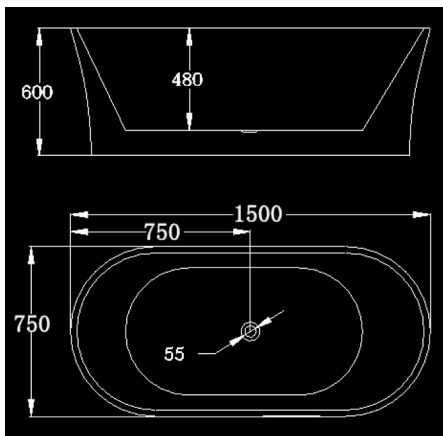

KHEUB

SPECIFICATIONS

PRODUCT STYLE:	KHEUB FREESTANDING ACRYLIC BATH TUB
NAME:	MANHATTAN WHITE
ORDER CODE:	Z0125W-170
DIMENSIONS:	800w x 600h x 1700l x 35 thin edge
ORDER CODE:	Z0125W-150
DIMENSIONS:	7500w x 600h x 1500l x 35 thin edge
COLOUR FINISH:	White Gloss Exterior - White Gloss Interior
RECOMMENDED USE:	Domestic - Hotel - Commercial
INCLUSIONS:	Flexible Adjustable Hose
PLUG & WASTE:	Suits 40mm Non Overflow Waste (Optional Pop Up or Insert Plug Available)
OVERFLOW:	No
WASTE OUTLET:	Centre Middle of Bath

KHEUB

MANHATTAN FREESTANDING BATH

OUTER MATERIAL:	Solid Fibre Glass Reinforcement
INNER MATERIAL:	Fine Acrylic gel spray coated - Manufactured from Sanitary Grade Acrylic for optimum gloss and scratch resistance
INTERNAL FRAME:	Stainless Steel 304# Tubing
TAP HOLE:	No Tap hole - Tapware should be wall or floor mounted.
FIXING:	Silicone to the Floor - Can be plumbed against a wall
WEIGHT:	1500mm / G.W. 54KG N.W. 42KG 1700mm / G.W. 58KG N.W. 46KG
DESCRIPTION:	Unsaturated Polyester Resin * Cast vacuum pressed * Wax gloss polish * Oven baked application at high temperature for flawless finish * Double skinned Bath * Concealed Adjustable Stainless Steel 304# Feet * No Ripples or Variations in the Single Mould Design
CERTIFICATION:	In accordance with Australian Standards AS/NZS 2023
CLEANING RECOMMENDATIONS:	This bathroom product should not be cleaned with abrasive materials. We recommend the use of soapy water. Damage caused by any improper treatment is not covered by the Product Warranty.
PACKING:	1500mm / 1550mm x 840mm x 640mm 1700mm / 1750mm x 845mm x 640mm