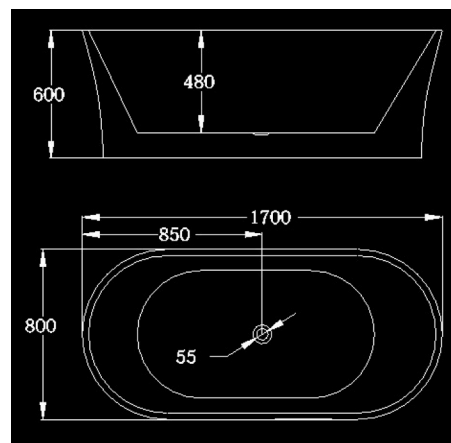

KHEUB

SPECIFICATIONS

PRODUCT STYLE:	KHEUB FREESTANDING ACRYLIC BATH TUB
NAME:	MANHATTAN WHITE
ORDER CODE:	Z0125W-170
DIMENSIONS:	800w x 600h x 1700l x 35 thin edge
ORDER CODE:	Z0125W-150
DIMENSIONS:	7500w x 600h x 1500l x 35 thin edge
COLOUR FINISH:	White Gloss Exterior - White Gloss Interior
RECOMMENDED USE:	Domestic - Hotel - Commercial
INCLUSIONS:	Flexible Adjustable Hose
PLUG & WASTE:	Suits 40mm Non Overflow Waste (Optional Pop Up or Insert Plug Available)
OVERFLOW:	No
WASTE OUTLET:	Centre Middle of Bath

KHEUB

MANHATTAN FREESTANDING BATH

OUTER MATERIAL:	Solid Fibre Glass Reinforcement
INNER MATERIAL:	Fine Acrylic gel spray coated - Manufactured from Sanitary Grade Acrylic for optimum gloss and scratch resistance
INTERNAL FRAME:	Stainless Steel 304# Tubing
TAP HOLE:	No Tap hole - Tapware should be wall or floor mounted.
FIXING:	Silicone to the Floor - Can be plumbed against a wall
WEIGHT:	1500mm / G.W. 54KG N.W. 42KG 1700mm / G.W. 58KG N.W. 46KG
DESCRIPTION:	Unsaturated Polyester Resin * Cast vacuum pressed * Wax gloss polish * Oven baked application at high temperature for flawless finish * Double skinned Bath * Concealed Adjustable Stainless Steel 304# Feet * No Ripples or Variations in the Single Mould Design
CERTIFICATION:	In accordance with Australian Standards AS/NZS 2023
CLEANING RECOMMENDATIONS:	This bathroom product should not be cleaned with abrasive materials. We recommend the use of soapy water. Damage caused by any improper treatment is not covered by the Product Warranty.
PACKING:	1500mm / 1550mm x 840mm x 640mm 1700mm / 1750mm x 845mm x 640mm