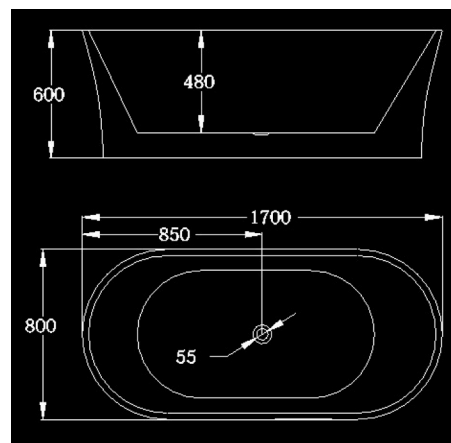

KHEUB

SPECIFICATIONS

PRODUCT STYLE:	KHEUB FREESTANDING ACRYLIC BATH TUB
NAME:	MANHATTAN GREY
ORDER CODE:	Z0125G-170
DIMENSIONS:	800w x 600h x 1700l x 35 thin edge
ORDER CODE:	Z0125G-150
DIMENSIONS:	7500w x 600h x 1500l x 35 thin edge
COLOUR FINISH:	Grey Gloss Exterior - White Gloss Interior
RECOMMENDED USE:	Domestic - Hotel - Commercial
INCLUSIONS:	Flexible Adjustable Hose
PLUG & WASTE:	Suits 40mm Non Overflow Waste (Optional Pop Up or Insert Plug Available)
OVERFLOW:	No
WASTE OUTLET:	Centre Middle of Bath

KHEUB

MANHATTAN FREESTANDING BATH

OUTER MATERIAL:	Solid Fibre Glass Reinforcement
INNER MATERIAL:	Fine Acrylic gel spray coated - Manufactured from Sanitary Grade Acrylic for optimum gloss and scratch resistance
INTERNAL FRAME:	Stainless Steel 304# Tubing
TAP HOLE:	No Tap hole - Tapware should be wall or floor mounted.
FIXING:	Silicone to the Floor - Can be plumbed against a wall
WEIGHT:	1500mm / G.W. 54KG N.W. 42KG 1700mm / G.W. 58KG N.W. 46KG
DESCRIPTION:	Unsaturated Polyester Resin * Cast vacuum pressed * Wax gloss polish * Oven baked application at high temperature for flawless finish * Double skinned Bath * Concealed Adjustable Stainless Steel 304# Feet * No Ripples or Variations in the Single Mould Design
CERTIFICATION:	In accordance with Australian Standards AS/NZS 2023
CLEANING RECOMMENDATIONS:	This bathroom product should not be cleaned with abrasive materials. We recommend the use of soapy water. Damage caused by any improper treatment is not covered by the Product Warranty.
PACKING:	1500mm / 1550mm x 840mm x 640mm 1700mm / 1750mm x 845mm x 640mm