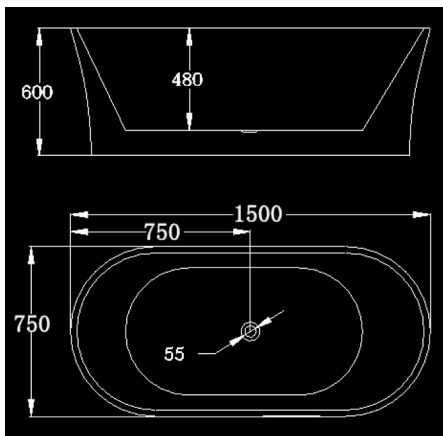

KHEUB

SPECIFICATIONS

PRODUCT STYLE:	KHEUB FREESTANDING ACRYLIC BATH TUB
NAME:	MANHATTAN GREY
ORDER CODE:	Z0125G-170
DIMENSIONS:	800w x 600h x 1700l x 35 thin edge
ORDER CODE:	Z0125G-150
DIMENSIONS:	7500w x 600h x 1500l x 35 thin edge
COLOUR FINISH:	Grey Gloss Exterior - White Gloss Interior
RECOMMENDED USE:	Domestic - Hotel - Commercial
INCLUSIONS:	Flexible Adjustable Hose
PLUG & WASTE:	Suits 40mm Non Overflow Waste (Optional Pop Up or Insert Plug Available)
OVERFLOW:	No
WASTE OUTLET:	Centre Middle of Bath

KHEUB

MANHATTAN FREESTANDING BATH

OUTER MATERIAL:	Solid Fibre Glass Reinforcement
INNER MATERIAL:	Fine Acrylic gel spray coated - Manufactured from Sanitary Grade Acrylic for optimum gloss and scratch resistance
INTERNAL FRAME:	Stainless Steel 304# Tubing
TAP HOLE:	No Tap hole - Tapware should be wall or floor mounted.
FIXING:	Silicone to the Floor - Can be plumbed against a wall
WEIGHT:	1500mm / G.W. 54KG N.W. 42KG 1700mm / G.W. 58KG N.W. 46KG
DESCRIPTION:	Unsaturated Polyester Resin * Cast vacuum pressed * Wax gloss polish * Oven baked application at high temperature for flawless finish * Double skinned Bath * Concealed Adjustable Stainless Steel 304# Feet * No Ripples or Variations in the Single Mould Design
CERTIFICATION:	In accordance with Australian Standards AS/NZS 2023
CLEANING RECOMMENDATIONS:	This bathroom product should not be cleaned with abrasive materials. We recommend the use of soapy water. Damage caused by any improper treatment is not covered by the Product Warranty.
PACKING:	1500mm / 1550mm x 840mm x 640mm 1700mm / 1750mm x 845mm x 640mm