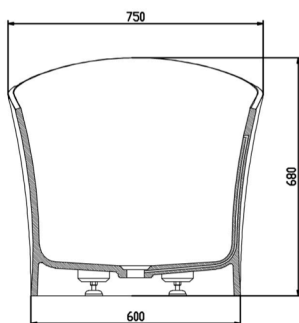

KHEUB

AVANT GARDE FREESTANDING BATH

1. **TAP HOLE:** No Tap hole - Tapware should be wall or floor mounted
2. **FIXING:** Floor Mounting
3. **DESCRIPTION:** 100% Seamless – one piece design * Anti Bacterial Regenerated Surface * Renewable, Clean Solid Surface * High Insulation Properties – Warm to touch * Made from finely Ground volcanic limestone mixed with resin to enable strong bond
4. **CERTIFICATION:** In accordance with Australian Standards AS/NZS 2023
5. **CLEANING RECOMMENDATIONS:** This bathroom product should not be cleaned with abrasive materials. We recommend the use of soapy water. Damage caused by any improper treatment is not covered by the Product Warranty.

Kheub Bathroom Ware must be installed in accordance with the provisions of AS/NZS 3500 and any relevant local regulations. Installations not complying with AS/NZS 3500 may void the product and performance warranty provisions.