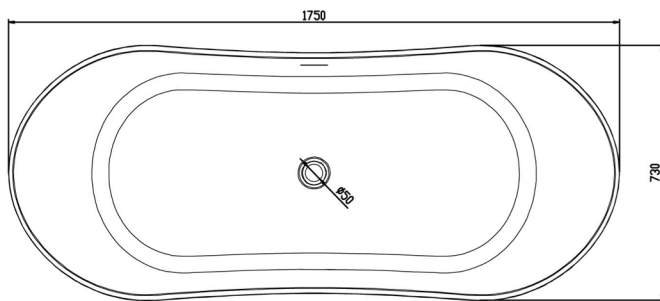

KHEUB

AVANT GARDE FREESTANDING BATH

1. **TAP HOLE:** No Tap hole - Tapware should be wall or floor mounted
2. **FIXING:** Floor Mounting
3. **DESCRIPTION:** 100% Seamless – one piece design * Anti Bacterial Regenerated Surface * Renewable, Clean Solid Surface * High Insulation Properties – Warm to touch * Made from finely Ground volcanic limestone mixed with resin to enable strong bond
4. **CERTIFICATION:** In accordance with Australian Standards AS/NZS 2023
5. **CLEANING RECOMMENDATIONS:** This bathroom product should not be cleaned with abrasive materials. We recommend the use of soapy water. Damage caused by any improper treatment is not covered by the Product Warranty.

Kheub Bathroom Ware must be installed in accordance with the provisions of AS/NZS 3500 and any relevant local regulations. Installations not complying with AS/NZS 3500 may void the product and performance warranty provisions.