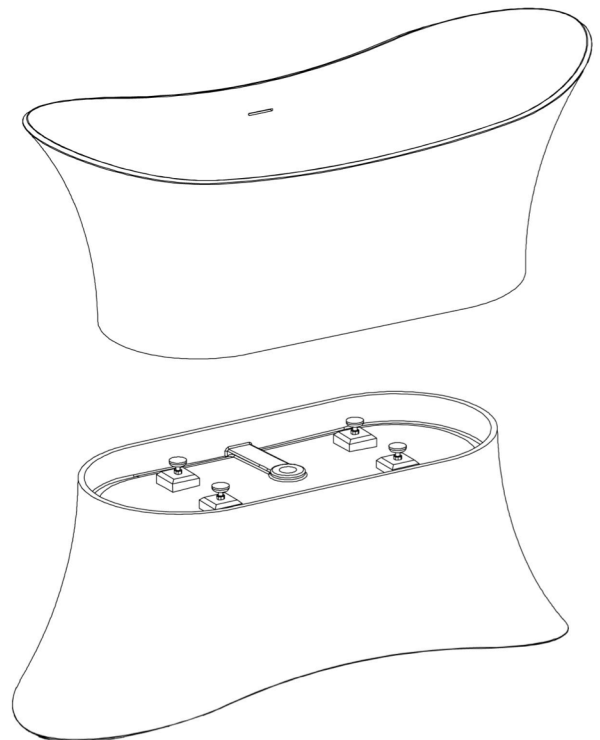

# KHEUB

## SPECIFICATIONS

PRODUCT STYLE:	KHEUB FREESTANDING STONE BATH TUB
NAME:	AVANT GARDE
ORDER CODE:	Z8821
DIMENSIONS:	<b>750w x 680h x 1750l</b>
MATERIAL:	Reconstituted Stone
STYLE:	Curved Sides
COLOUR FINISH:	Premium White Matte Exterior – Premium White Matte Interior
RECOMMENDED USE:	Domestic - Hotel - Commercial
PLUG & WASTE:	Suits 40mm Non Overflow Waste (Optional Pop Up or Insert Plug Available)
OVERFLOW:	Yes – if ordered
WASTE OUTLET:	Centre Middle of Bath – Refer to Draw Pic
DESCRIPTION:	Designer Hand Crafted Pure White Solid Stone Bath
INNER & OUTER MATERIAL:	Solid Reconstituted Stone
INTERNAL FRAME:	Solid Material Throughout

## AVANT GARDE FREESTANDING BATH

- TAP HOLE:** No Tap hole - Tapware should be wall or floor mounted
- FIXING:** Floor Mounting
- DESCRIPTION:** 100% Seamless – one piece design \* Anti Bacterial Regenerated Surface \* Renewable, Clean Solid Surface \* High Insulation Properties – Warm to touch \* Made from finely Ground volcanic limestone mixed with resin to enable strong bond
- CERTIFICATION:** In accordance with Australian Standards AS/NZS 2023
- CLEANING RECOMMENDATIONS:** This bathroom product should not be cleaned with abrasive materials. We recommend the use of soapy water. Damage caused by any improper treatment is not covered by the Product Warranty.