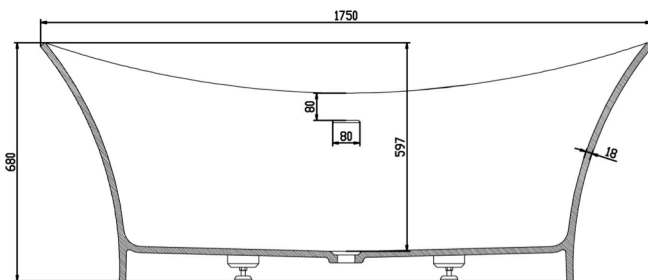

KHEUB

AVANT GARDE FREESTANDING BATH

1. **TAP HOLE:** No Tap hole - Tapware should be wall or floor mounted
2. **FIXING:** Floor Mounting
3. **DESCRIPTION:** 100% Seamless – one piece design * Anti Bacterial Regenerated Surface * Renewable, Clean Solid Surface * High Insulation Properties – Warm to touch * Made from finely Ground volcanic limestone mixed with resin to enable strong bond
4. **CERTIFICATION:** In accordance with Australian Standards AS/NZS 2023
5. **CLEANING RECOMMENDATIONS:** This bathroom product should not be cleaned with abrasive materials. We recommend the use of soapy water. Damage caused by any improper treatment is not covered by the Product Warranty.

Kheub Bathroom Ware must be installed in accordance with the provisions of AS/NZS 3500 and any relevant local regulations. Installations not complying with AS/NZS 3500 may void the product and performance warranty provisions.