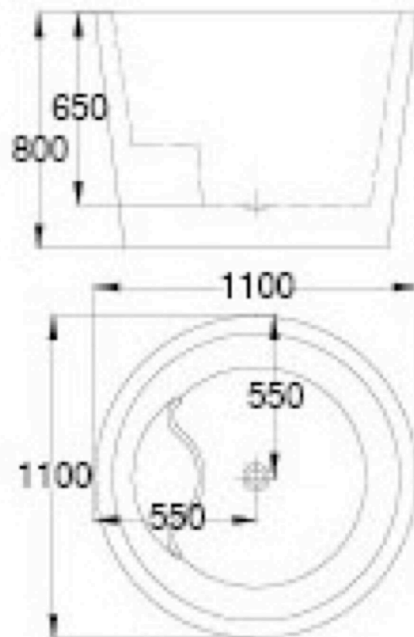

KHEUB

BRIGHTON FREESTANDING BATH

OUTER MATERIAL:	Solid Fibre Glass Reinforcement
INNER MATERIAL:	Fine Acrylic gel spray coated - Manufactured from Sanitary Grade Acrylic for optimum gloss and scratch resistance
INTERNAL FRAME:	Stainless Steel 304# Tubing
TAP HOLE:	No Tap hole - Tapware should be wall or floor mounted.
FIXING:	Silicone to the Floor
DESCRIPTION:	Unsaturated Polyester Resin * Cast vacuum pressed * Wax gloss polish * Oven baked application at high temperature for flawless finish * Double skinned Bath * Concealed Adjustable Stainless Steel 304# Feet * No Ripples or Variations in the Single Mould Design
CERTIFICATION:	In accordance with Australian Standards AS/NZS 2023
CLEANING RECOMMENDATIONS:	This bathroom product should not be cleaned with abrasive materials. We recommend the use of soapy water. Damage caused by any improper treatment is not covered by the Product Warranty.

Kheub Bathroom Ware must be installed in accordance with the provisions of AS/NZS 3500 and any relevant local regulations. Installations not complying with AS/NZS 3500 may void the product and performance warranty provisions.