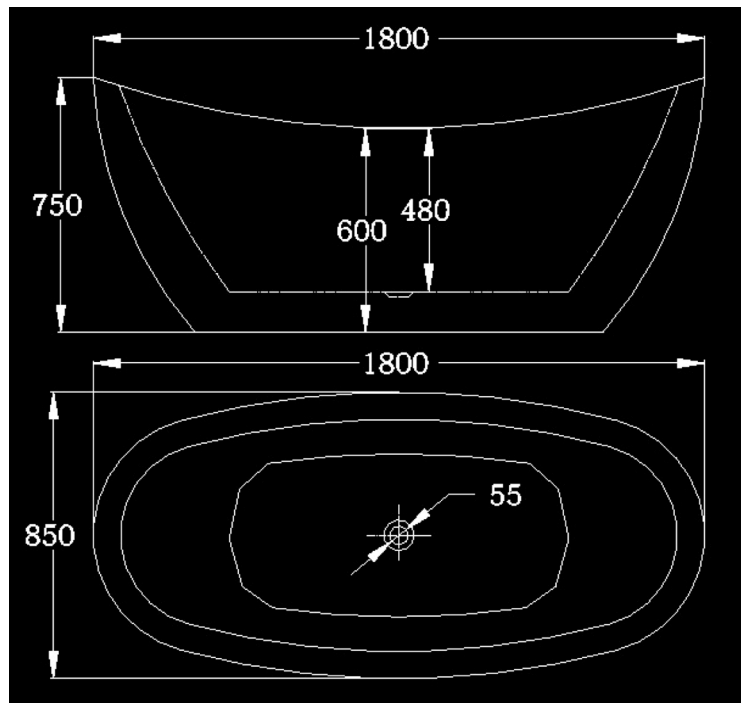

KHEUB

ESSENCE FREESTANDING BATH

OUTER MATERIAL:	Solid Fibre Glass Reinforcement
INNER MATERIAL:	Fine Acrylic gel spray coated - Manufactured from Sanitary Grade Acrylic for optimum gloss and scratch resistance
INTERNAL FRAME:	Stainless Steel 304# Tubing
TAP HOLE:	No Tap hole - Tapware should be wall or floor mounted.
FIXING:	Silicone to the Floor
DESCRIPTION:	Unsaturated Polyester Resin * Cast vacuum pressed * Wax gloss polish * Oven baked application at high temperature for flawless finish * Double skinned Bath * Concealed Adjustable Stainless Steel 304# Feet * No Ripples or Variations in the Single Mould Design
CERTIFICATION:	In accordance with Australian Standards AS/NZS 2023
CLEANING RECOMMENDATIONS:	This bathroom product should not be cleaned with abrasive materials. We recommend the use of soapy water. Damage caused by any improper treatment is not covered by the Product Warranty.

Kheub Bathroom Ware must be installed in accordance with the provisions of AS/NZS 3500 and any relevant local regulations. Installations not complying with AS/NZS 3500 may void the product and performance warranty provisions.